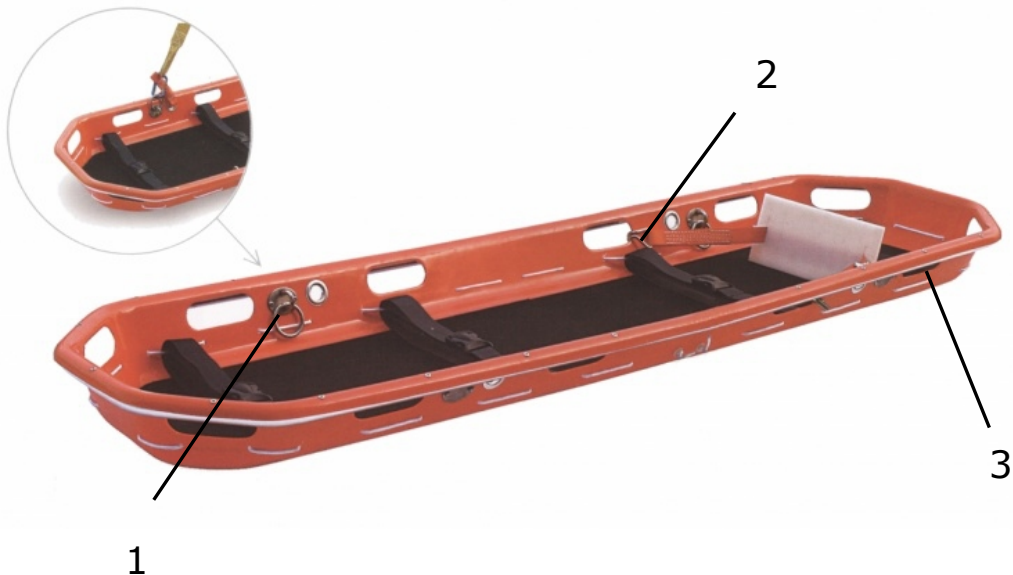

WUXI EMSRUN TECHNOLOGY CO.,LTD.
TEL:86-510-82418838
Cell:86-15261575070/13776806146
E-Mail: info@emsr.com
Website:WWW.EMSRUN.COM

Basket Stretcher CR-L1

1	It is sturdy and flexible to use as a must for all types of aid in water and air flow
2	High density polyethylene back support
3	Its quick reliable fittings enable first-aid person to operate it rapidly and safely
	Used for field rescue
	Non-toxic,non-polluting
	Adjustable feet securing mechanism